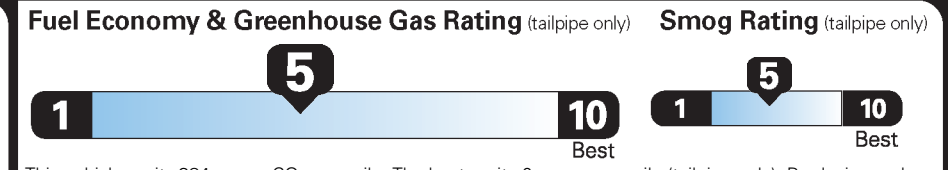

This vehicle emits 384 grams CO₂ per mile. The best emits 0 grams per mile (tailpipe only). Producing and distributing fuel also create emissions; learn more at fueleconomy.gov.

Actual results will vary for many reasons, including driving conditions and how you drive and maintain your vehicle. The average new vehicle gets 27 MPG and costs $7,500 to fuel over 5 years. Cost estimates are based on 15,000 miles per year at $2.70 per gallon. MPGe is miles per gasoline gallon equivalent. Vehicle emissions are a significant cause of climate change and smog.

fueleconomy.gov

Calculate personalized estimates and compare vehicles

GOVERNMENT 5-STAR SAFETY RATINGS

Overall Vehicle Score ★★★★★
Based on the combined ratings of frontal, side and rollover. Should ONLY be compared to other vehicles of similar size and weight.

Frontal Crash	Driver Passenger	★★★★★

Based on the risk of injury in a frontal impact. Should ONLY be compared to other vehicles of similar size and weight.

Side Crash	Front seat Rear seat	★★★★★

Based on the risk of injury in a side impact.

Rollover ★★★★★
Based on the risk of rollover in a single-vehicle crash.

Star ratings range from 1 to 5 stars (★★★★★), with 5 being the highest. Source: National Highway Traffic Safety Administration (NHTSA). www.safercar.gov or 1-888-327-4236

THE LINCOLN WAY™ APP
Your Dashboard of Services & Features

Download the Lincoln Way app* and you can:

- Remotely start, lock and unlock your vehicle
- Locate your vehicle and check approximate fuel range
- Receive vehicle health alerts

The Lincoln Connect™ modem is active and sending vehicle data (e.g., diagnostics) to Lincoln. See in-vehicle Settings for connectivity options.

*Compatible with select smartphone platforms. Lincoln Connect service required (see App Terms for more information). Connected service and related feature functionality is subject to compatible AT&T-network availability. Evolving technology/cellular networks may affect functionality and availability, or continued provision of some features, prohibiting them from functioning. Message and data rates may apply. See your local Lincoln website for our privacy policy.

Lincoln Protect™

Insist on Lincoln Protect! The only extended service plan fully backed by Lincoln and honored at every Lincoln dealership in the U.S., Canada and Mexico. See your Lincoln dealer or visit www.LincolnOwner.com