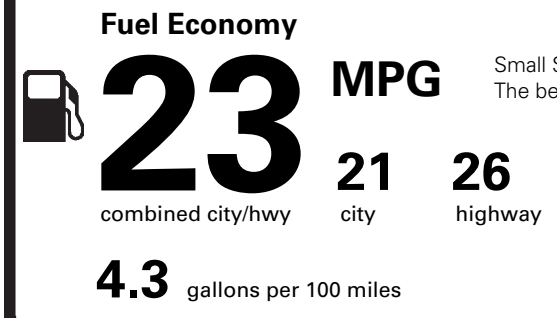

INCLUDED ON THIS VEHICLE	(MSRP)	PRICE INFORMATION	(MSRP)
EQUIPMENT GROUP 200A RESERVE		BASE PRICE	\$48,500.00
		TOTAL OPTIONS/OTHER	1,170.00
OPTIONAL EQUIPMENT/OTHER		TOTAL VEHICLE & OPTIONS/OTHER	49,670.00
2020 MODEL YEAR		DESTINATION & DELIVERY	995.00
CERAMIC PEARL	695.00		
245/50R20 A/S BSW TIRES			
50 STATE EMISSIONS	NO CHARGE		
20" PRM PNT/BRT MCH 10-SPK ALM	280.00		
ROOF RACK SIDE RAILS-SATIN	195.00		

EPA DOT Fuel Economy and Environment

Gasoline Vehicle

Small SUVs range from 18 to 120 MPG. The best vehicle rates 136 MPGe.

You spend **\$1,250** more in fuel costs over 5 years compared to the average new vehicle.

Annual fuel cost **\$1,750**

This vehicle emits 384 grams CO₂ per mile. The best emits 0 grams per mile (tailpipe only). Producing and distributing fuel also create emissions; learn more at fueleconomy.gov.

Actual results will vary for many reasons, including driving conditions and how you drive and maintain your vehicle. The average new vehicle gets 27 MPG and costs \$7,500 to fuel over 5 years. Cost estimates are based on 15,000 miles per year at \$2.70 per gallon. MPGe is miles per gasoline gallon equivalent. Vehicle emissions are a significant cause of climate change and smog.